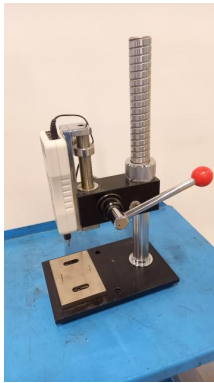

## SAUTER FL50

**Kind : Other**  
**Manufacturer : SAUTER**  
**Model : FL50**  
**Stock : P2188**

### TECHNICAL DETAILS

- As per photos