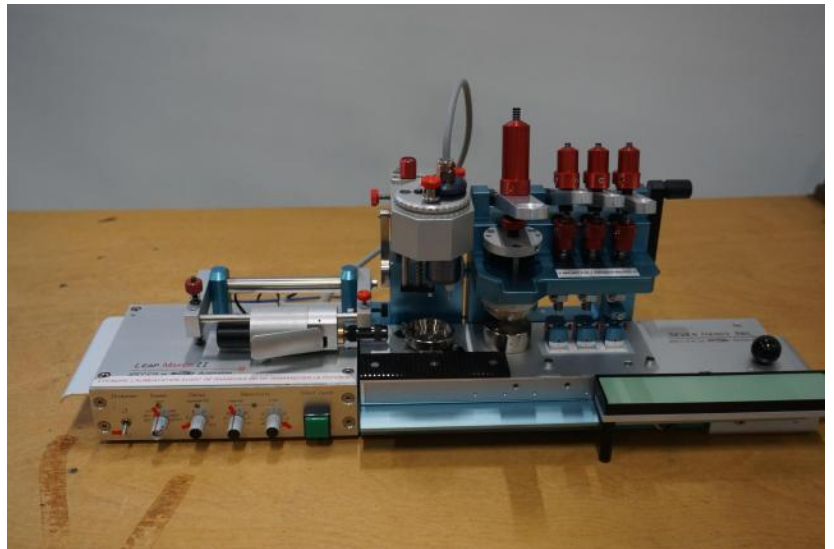

## ATEC CYL Seven Hands 3B C

**Kind : Various machines**  
**Manufacturer : ATEC CYL**  
**Model : Seven Hands 3B C**  
**Serial : 3BC-03-05-018**  
**Stock : P2432**

### TECHNICAL DETAILS

- As per photos