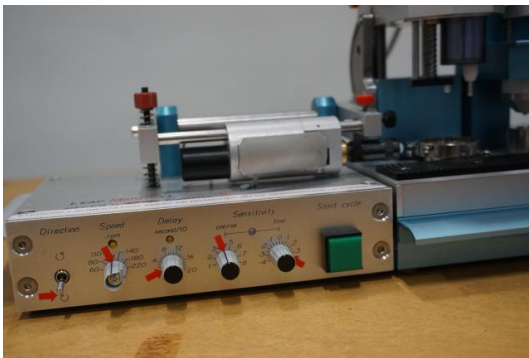

## ATEC CYL Seven Hands 3B C

**Kind : Various machines**  
**Manufacturer : ATEC CYL**  
**Model : Seven Hands 3B C**  
**Serial : 3BC-03-05-018**  
**Stock : P2432**

### TECHNICAL DETAILS

- As per photos