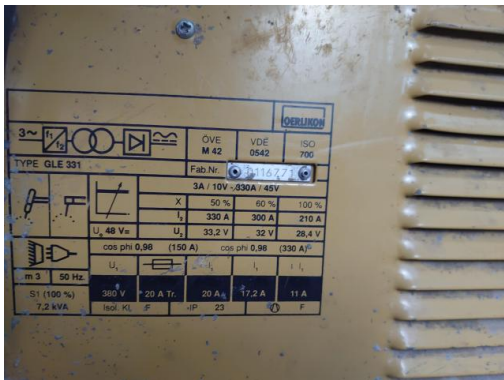

OERLIKON GLE-331

Kind : Welder machine
Manufacturer : OERLIKON
Model : GLE-331
Serial : 0116771
Stock : 9626P

TECHNICAL DETAILS

See photos